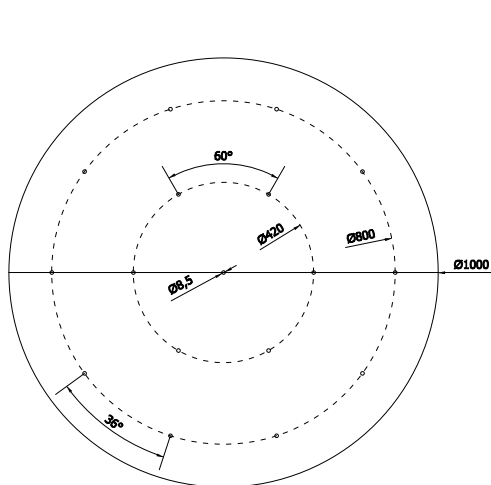

A-Piastre / Plates (Glo, Lit, MoM)

TECHNICAL SHEET

AA01-T-100-17 WHITE

Mounting: a soffitto / ceiling

Environment: Indoor - IP20

Materials: Metallo / Metal

Information: Round plate with max 17 fittings

AA18-T-100-17 TITANIUM

Mounting: a soffitto / ceiling

Environment: Indoor - IP20

Materials: Metallo / Metal

Information: Round plate with max 17 fittings

AA01-T-100-17

AA18-T-100-17

PIASTRA ESTERNA / EXTERNAL PLATE

PIASTRA INTERNA / INTERNAL PLATE