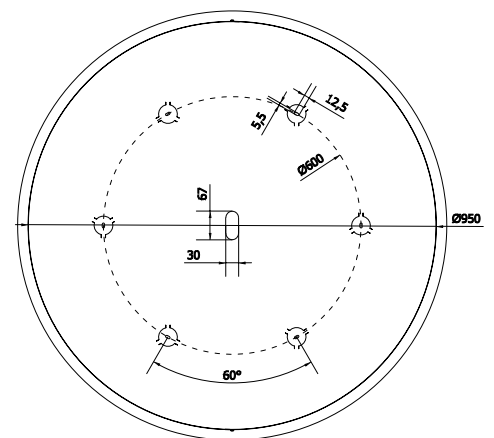

A-Piastre / Plates (Glo, Lit, MoM)

TECHNICAL SHEET

AA01-T-100-17 WHITE

Mounting: a soffitto / ceiling

Environment: Indoor - IP20

Materials: Metallo / Metal

Information: Round plate with max 17 fittings

AA18-T-100-17 TITANIUM

Mounting: a soffitto / ceiling

Environment: Indoor - IP20

Materials: Metallo / Metal

Information: Round plate with max 17 fittings

AA01-T-100-17

AA18-T-100-17

PIASTRA ESTERNA / EXTERNAL PLATE

PIASTRA INTERNA / INTERNAL PLATE